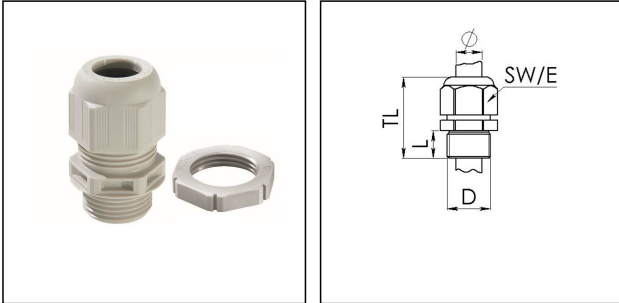

GLP20+ grey

Cable gland with locknut, polyamide

Products may differ in size, colour and appearance to those shown. If you require further information or customisation, please contact us directly.

Material cable gland	Polyamide
Material sealing gasket	EPDM
Temp. range min	-40 °C
Temp. range max	100 °C
Protection class	IP69, IP68 (5 bar 30 min)
Thread type	M
Ø Connection thread D	20
Lead	1,5
Length screw-in thread L	10 mm
Ø cable diameter min	7,5 mm
Ø cable diameter max	14 mm
Key width SW	24 mm
Collar diameter (E)	27 mm
Total length TL	36 mm - 45 mm
Glow wire test	750 °C
Type of cable anchorage	A
Install. torques fitting	4 N/m
Install. torques cap nut	3 N/m
Product Color	RAL 7035
Order no. RAL 7035	10100613
Type	GLP20+ grey
Packing unit	10